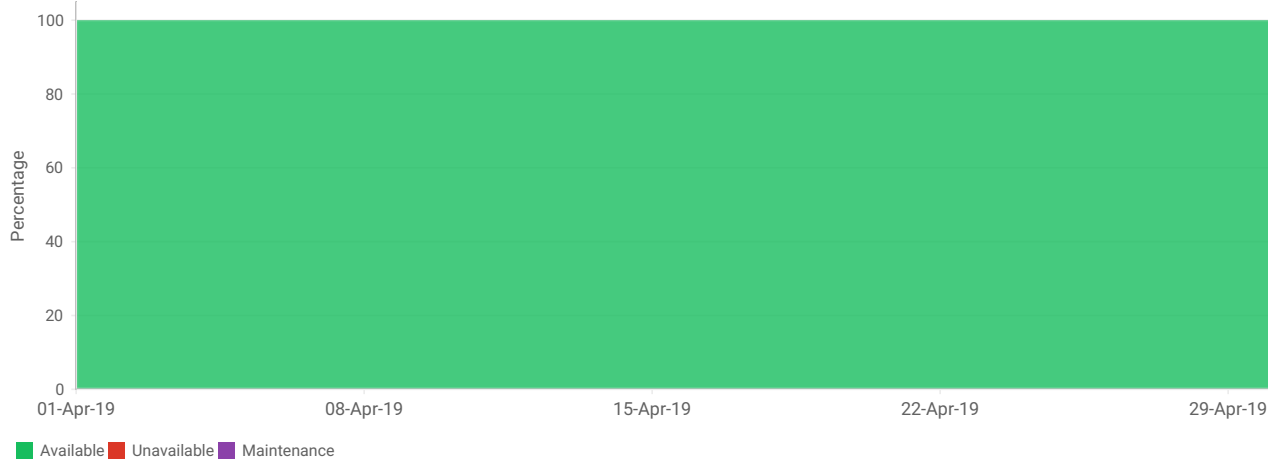

DOTS AV - All Datacenters - Availability Summary Report

Total Monitor Count: 9

100% Availability	0 Mins 0 Secs Total Outage Duration	0 Number of Outages

Monitor Availability Summary	
Total Downtime	0% OR 0 Mins 0 Secs
Total Uptime	100% OR 270 days 0 Hrs 0 Mins
MTTR	0 Mins 0 Secs
MTBF	270 days 0 Hrs 0 Mins

Monitor Suspended Summary	
Total Suspended Time	0 Mins 0 Secs
Total Suspended Time Percentage	0%
Total Scheduled Maintenance	0 Mins 0 Secs
Total Scheduled Maintenance Percentage	0%

Availability Percentage Trend

Downtime Report

Monitor Name	From Time	To Time	Duration
No outages for "Last Month"			

Overall Outage Details

Monitor Name	From Time	To Time	Duration
No outages for "Last Month"