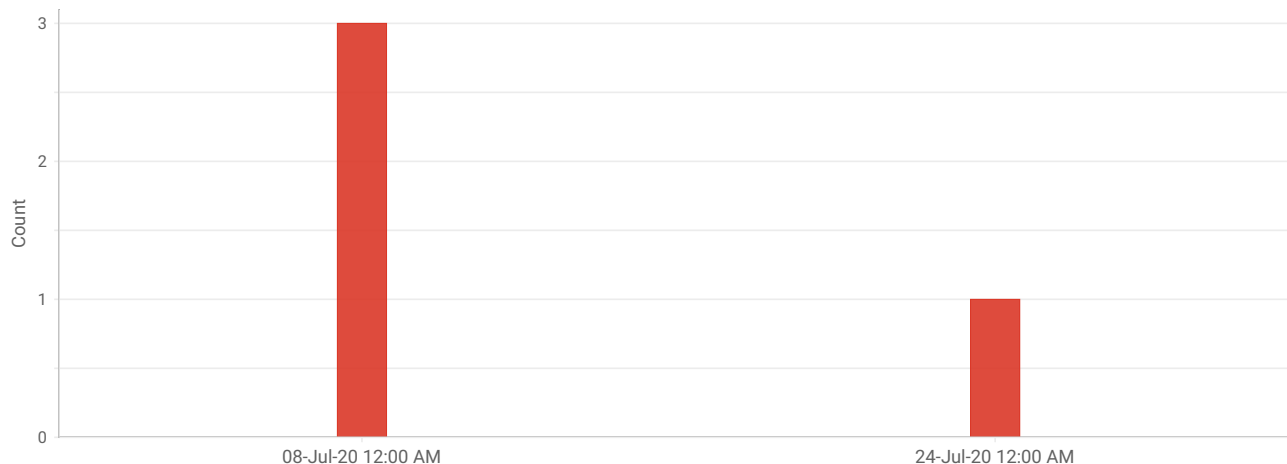

Monitor Availability Summary

Total Downtime	0.01% OR 6 Mins 12 Secs
Total Uptime	99.99% OR 278 days 23 Hrs 54 Mins
MTTR	1 Mins 33 Secs
MTBF	69 days 17 Hrs 58 Mins

Monitor Suspended Summary

Total Suspended Time	1 Hrs 37 Mins
Total Suspended Time Percentage	0.02%
Total Scheduled Maintenance	0 Mins 0 Secs
Total Scheduled Maintenance Percentage	0%

Availability Percentage Trend

Downtime Report

Overall Outage Details

Monitor Name	Status	From Time	To Time	Duration
DOTS Backup AV1	↓	Jul 8, 2020 9:10:04 AM	Jul 8, 2020 9:11:40 AM	1 Mins 36 Secs
DOTS Backup AV3	↓	Jul 24, 2020 12:46:11 PM	Jul 24, 2020 12:46:42 PM	0 Mins 31 Secs
	↓	Jul 8, 2020 9:10:10 AM	Jul 8, 2020 9:11:38 AM	1 Mins 28 Secs
DOTS ECDC AV3	↓	Jul 8, 2020 9:10:04 AM	Jul 8, 2020 9:12:40 AM	2 Mins 36 Secs