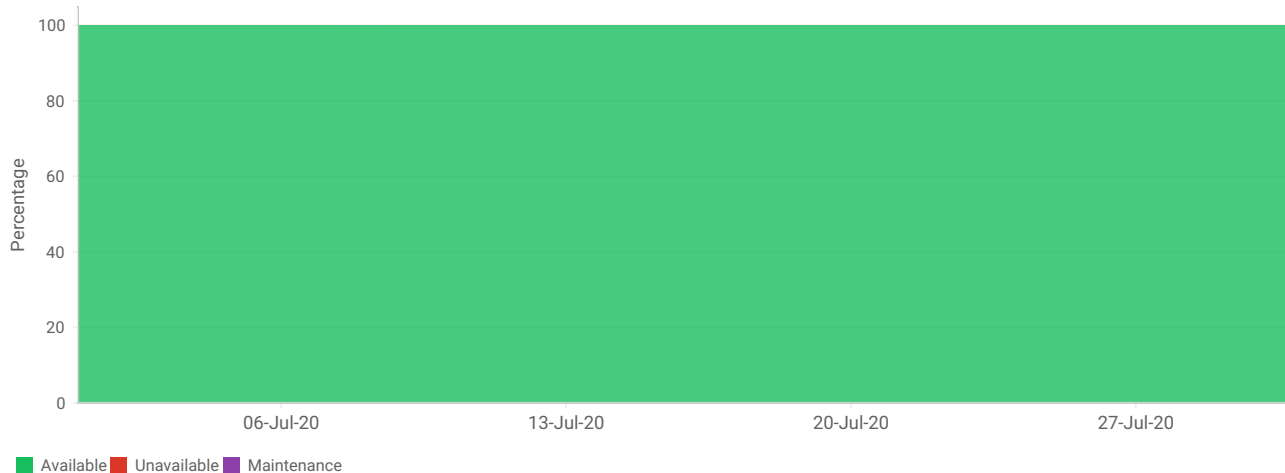

DOTS AV - All Datacenters - Availability Summary Report

Total Monitor Count: 9

99.99%

Availability

6 Mins 12 Secs

Total Outage Duration

4

Number of Outages

Monitor Availability Summary

Total Downtime	0.01% OR 6 Mins 12 Secs
Total Uptime	99.99% OR 278 days 23 Hrs 54 Mins
MTTR	1 Mins 33 Secs
MTBF	69 days 17 Hrs 58 Mins

Monitor Suspended Summary

Total Suspended Time	1 Hrs 37 Mins
Total Suspended Time Percentage	0.02%
Total Scheduled Maintenance	0 Mins 0 Secs
Total Scheduled Maintenance Percentage	0%

Availability Percentage Trend