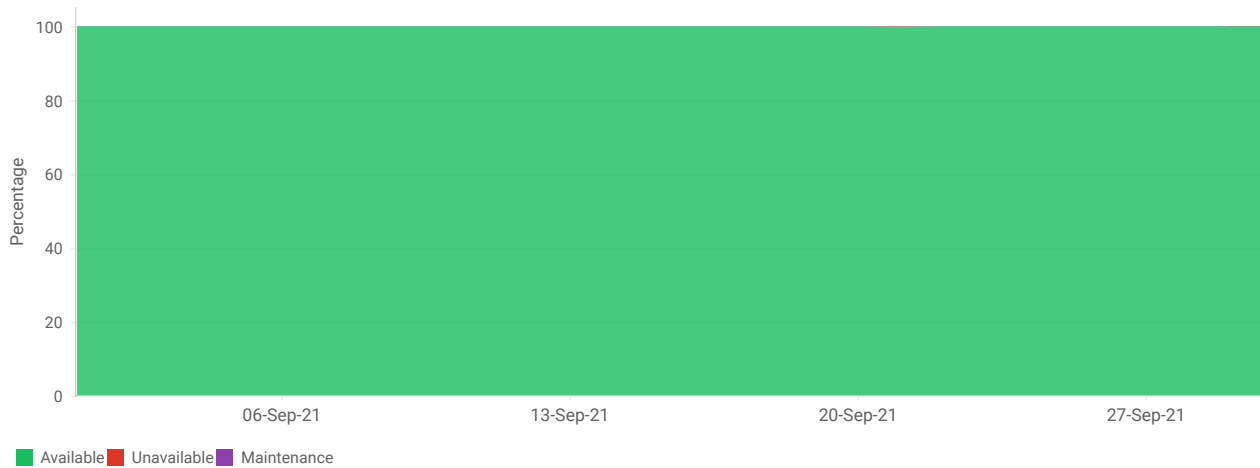

DOTS AV - All Datacenters - Availability Summary Report

Total Monitor Count: 9

99.99%

Availability

18 Mins 47 Secs

Total Outage Duration

3

Number of Outages

Monitor Availability Summary

Total Downtime	0.01% OR 18 Mins 47 Secs
Total Uptime	99.99% OR 269 days 23 Hrs 41 Mins
MTTR	6 Mins 15 Secs
MTBF	89 days 23 Hrs 54 Mins

Monitor Suspended Summary

Total Suspended Time	0 Mins 0 Secs
Total Suspended Time Percentage	0%
Total Scheduled Maintenance	0 Mins 0 Secs
Total Scheduled Maintenance Percentage	0%

Availability Percentage Trend