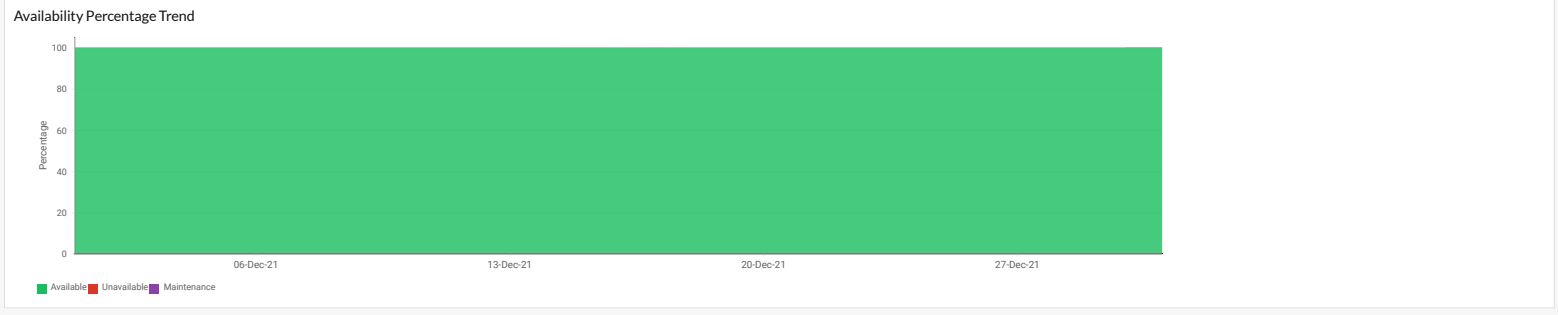

99.99% Availability	1 Hrs 33 Mins Total Outage Duration	5 Number of Outages
-------------------------------	---	-------------------------------

Monitor Availability Summary		Monitor Suspended Summary	
Total Downtime	0.01% OR 1 Hrs 33 Mins	Total Suspended Time	0 Mins 0 Secs
Total Uptime	99.99% OR 774 days 22 Hrs 27 Mins	Total Suspended Time Percentage	0%
MTTR	18 Mins 32 Secs	Total Scheduled Maintenance	0 Mins 0 Secs
MTBF	154 days 23 Hrs 41 Mins	Total Scheduled Maintenance Percentage	0%

Overall Outage Details

Monitor Name	Status	From Time	To Time	Duration
DOTS ECDC AV1	🔴	Dec 15, 2021 6:34:18 PM	Dec 15, 2021 6:43:05 PM	8 Mins 47 Secs
DOTS ECDC AV2	🔴	Dec 15, 2021 6:47:29 PM	Dec 15, 2021 6:52:09 PM	4 Mins 39 Secs
DOTS ECDC AV3	🔴	Dec 15, 2021 6:33:46 PM	Dec 15, 2021 6:42:47 PM	9 Mins 0 Secs
DOTS ECDC AV3	🔴	Dec 15, 2021 6:33:50 PM	Dec 15, 2021 6:42:53 PM	9 Mins 2 Secs
DOTS NCOA Live	🔴	Dec 17, 2021 12:31:48 AM	Dec 17, 2021 1:32:58 AM	1 Hrs 1 Mins